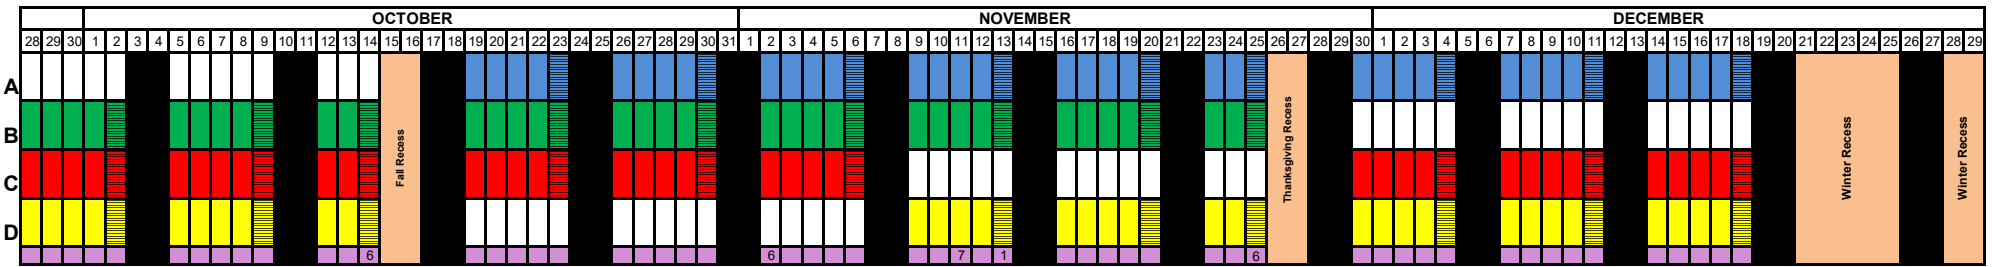

Jordan School District YEAR-ROUND SCHOOL CALENDAR (TENTATIVE) 2020-2021

■ A Track
 ■ B Track
 ■ C Track
 ■ D Track
 ■ Traditional Schedule
 Early Out Days
 ■ Weekends
 Recess Days/No School

School Recess Days:	
September 2	Labor Day
October 15 - 16	Fall Recess
November 26 - 27	Thanksgiving Recess
December 21 - January 1	Winter Recess
January 18	Martin Luther King Jr. Day
February 15	Washington & Lincoln Day
April 8 - 9	Spring Recess
May 31	Memorial Day

Notes:

DRAFT

Traditional School Schedule	
1 = Elementary schools out	6 = Elem/Middle/High schools out
2 = Middle schools out	7 = 11th grade out - 1/2 Day PDD
3 = High schools out	8 = 10 & 12 Grade out - 1/2 Day PDD
4 = Elem/Middle schools out	9 = 7th Orientation-HS begins-8 & 9/Elem out
5 = Middle/High schools out	