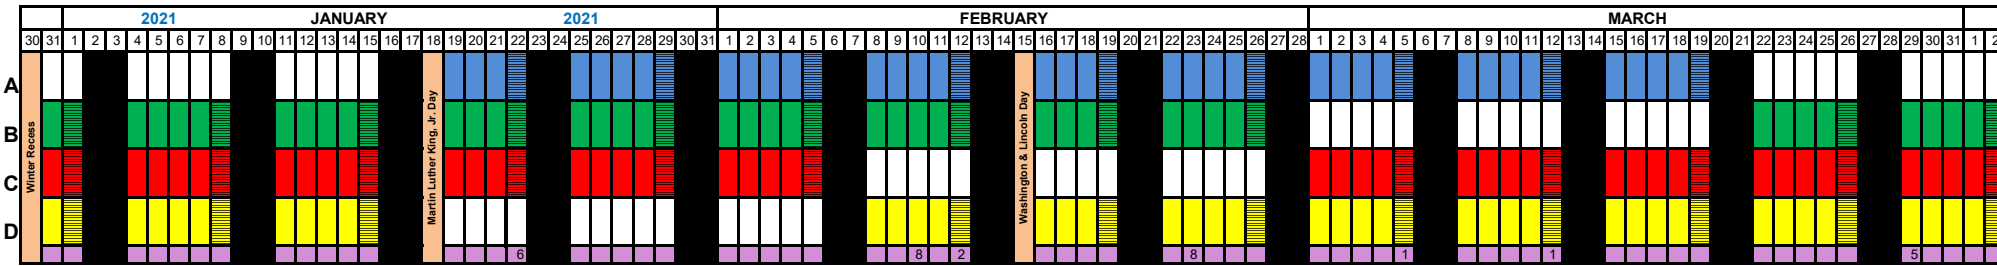

Jordan School District YEAR-ROUND SCHOOL CALENDAR (TENTATIVE) 2020-2021

■ A Track
 ■ B Track
 ■ C Track
 ■ D Track
 ■ Traditional Schedule
 Early Out Days
 ■ Weekends
 Recess Days/No School

School Recess Days:	
September 2	Labor Day
October 15 - 16	Fall Recess
November 26 - 27	Thanksgiving Recess
December 21 - January 1	Winter Recess
January 18	Martin Luther King Jr. Day
February 15	Washington & Lincoln Day
April 8 - 9	Spring Recess
May 31	Memorial Day

Notes:

DRAFT

Traditional School Schedule	
1 = Elementary schools out	6 = Elem/Middle/High schools out
2 = Middle schools out	7 = 11th grade out - 1/2 Day PDD
3 = High schools out	8 = 10 & 12 Grade out - 1/2 Day PDD
4 = Elem/Middle schools out	9 = 7th Orientation-HS begins-8 & 9/Elem out
5 = Middle/High schools out	