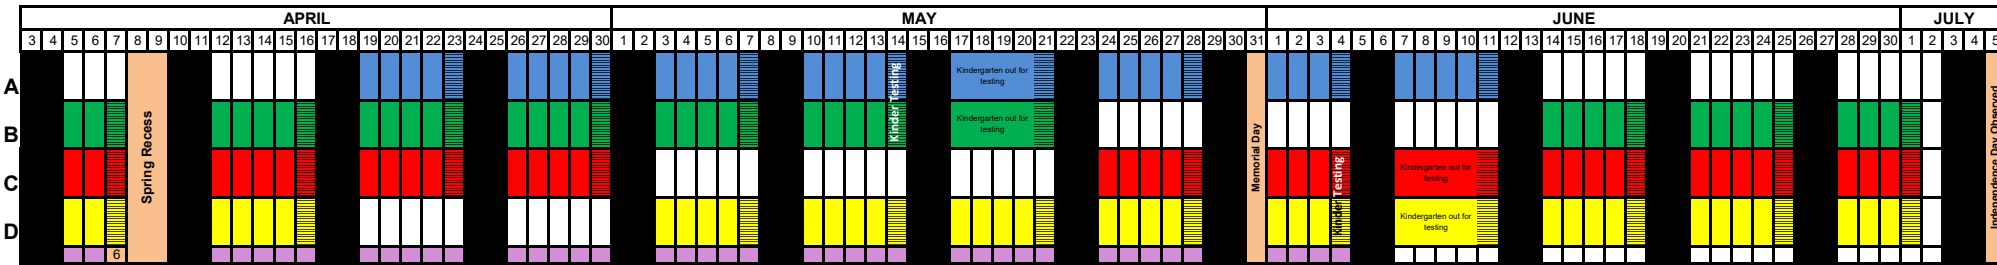

Jordan School District YEAR-ROUND SCHOOL CALENDAR (TENTATIVE) 2020-2021

■ A Track
 ■ B Track
 ■ C Track
 ■ D Track
 ■ Traditional Schedule
 Early Out Days
 ■ Weekends
 Recess Days/No School

School Recess Days:	
September 2	Labor Day
October 15 - 16	Fall Recess
November 26 - 27	Thanksgiving Recess
December 21 - January 1	Winter Recess
January 18	Martin Luther King Jr. Day
February 15	Washington & Lincoln Day
April 8 - 9	Spring Recess
May 31	Memorial Day

Notes:

DRAFT

Traditional School Schedule	
1 = Elementary schools out	6 = Elem/Middle/High schools out
2 = Middle schools out	7 = 11th grade out - 1/2 Day PDD
3 = High schools out	8 = 10 & 12 Grade out - 1/2 Day PDD
4 = Elem/Middle schools out	9 = 7th Orientation-HS begins-8 & 9/Elem out
5 = Middle/High schools out	