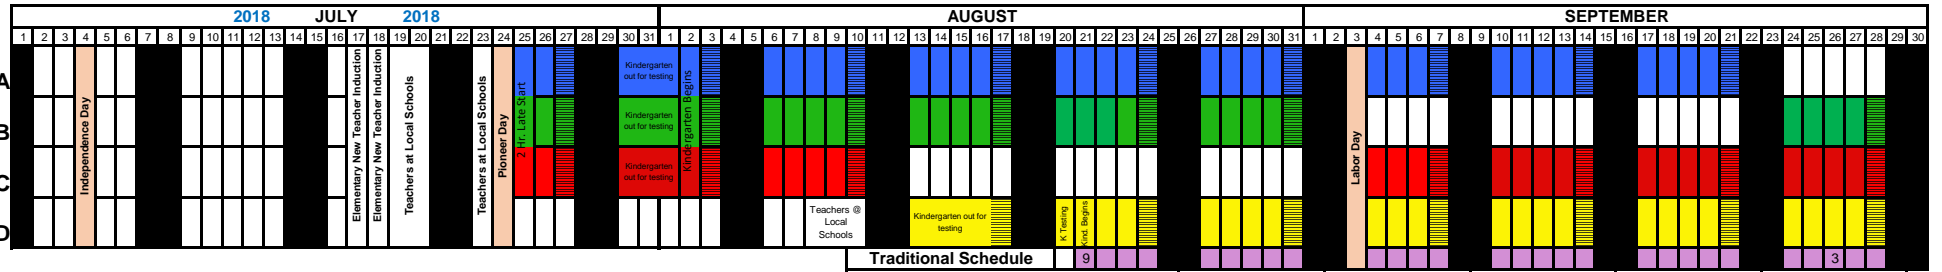

Jordan School District YEAR-ROUND SCHOOL CALENDAR

2018-2019

■ A Track
■ B Track
■ C Track
■ D Track
■ Traditional Schedule
 Early Out Days
■ Weekends
 Recess Days/No School

School Recess Days	
September 3	Labor Day
October 18 & 19	Fall Recess
November 22 & 23	Thanksgiving Recess
December 24 - January 1	Winter Recess
January 21	Martin Luther King Jr. Day
February 18	Washington/Lincoln Day
April 17, 18, 19	Spring Recess
May 27	Memorial Day

Notes:	
* JULY 25, 2018 - Two (2) hour late start	
* Kindergarten testing for individual students:	
Beginning of year:	A, B, C Tracks July 25-Aug. 1
	D Track Aug. 13-20
End of year:	A Track May 17-24
	B, C, D Tracks June 14-21

Traditional School Schedule	
1 = Elementary schools out	6 = Elem/Middle/High schools out
2 = Middle schools out	7 = 11th grade out - 1/2 Day PDD
3 = High schools out	8 = 10 & 12 Grade out - 1/2 Day PDD
4 = Elem/Middle schools out	9 = 7th Orientation-HS begins-8,9,Elem out
5 = Middle/High schools out	

MODIFIED 45/15 FOUR TRACK