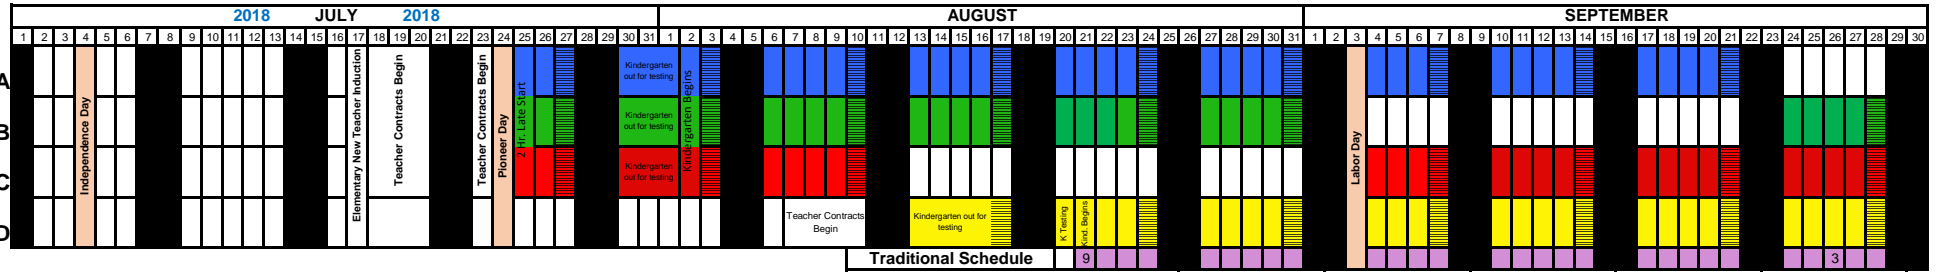

Jordan School District YEAR-ROUND SCHOOL CALENDAR

2018-2019

■ A Track
■ B Track
■ C Track
■ D Track
■ Traditional Schedule
■ Early Out Days
■ Weekends
■ Recess Days/No School

School Recess Days	
September 3	Labor Day
October 18 & 19	Fall Recess
November 22 & 23	Thanksgiving Recess
December 24 - January 1	Winter Recess
January 21	Martin Luther King Jr. Day
February 18	Washington/Lincoln Day
April 17, 18, 19	Spring Recess
May 27	Memorial Day

Notes:	
* JULY 25, 2018 - Two (2) hour late start	
* Kindergarten testing for individual students:	
Beginning of year:	A, B, C Tracks July 25-Aug. 1
	D Track Aug. 13-20
End of year:	A Track May 17-24
	B, C, D Tracks June 14-21

Traditional School Schedule	
1 = Elementary schools out	6 = Elem/Middle/High schools out
2 = Middle schools out	7 = 11th grade out - 1/2 Day PDD
3 = High schools out	8 = 10 & 12 Grade out - 1/2 Day PDD
4 = Elem/Middle schools out	9 = 7th Orientation-HS begins-8,9,Elem out
5 = Middle/High schools out	

MODIFIED 45/15 FOUR TRACK