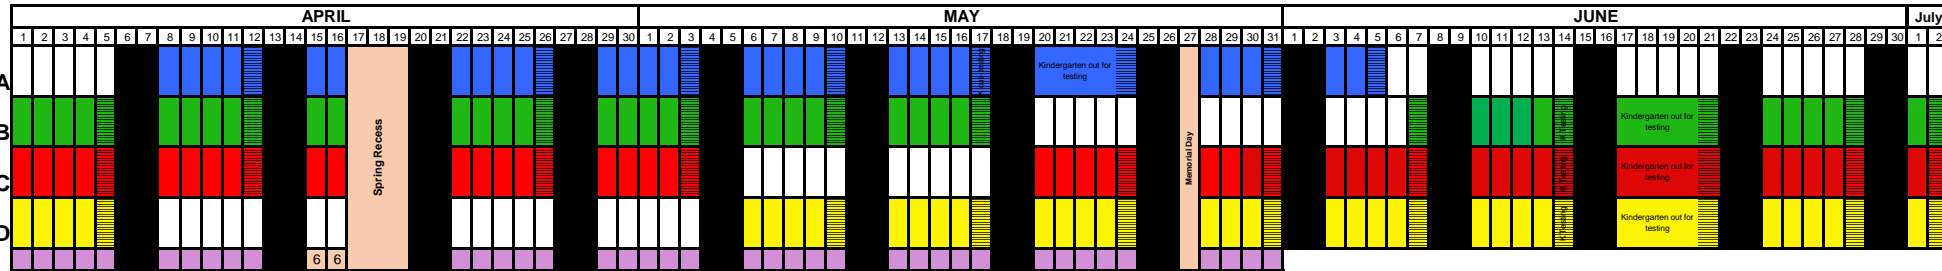

Jordan School District YEAR-ROUND SCHOOL CALENDAR

2018-2019

■ A Track
■ B Track
■ C Track
■ D Track
■ Traditional Schedule
 Early Out Days
■ Weekends
 Recess Days/No School

School Recess Days	
September 3	Labor Day
October 18 & 19	Fall Recess
November 22 & 23	Thanksgiving Recess
December 24 - January 1	Winter Recess
January 21	Martin Luther King Jr. Day
February 18	Washington/Lincoln Day
April 17, 18, 19	Spring Recess
May 27	Memorial Day

Notes:	
* JULY 25, 2018 - Two (2) hour late start	
* Kindergarten testing for individual students:	
Beginning of year:	A, B, C Tracks July 25-Aug. 1
	D Track Aug. 13-20
End of year:	A Track May 17-24
	B, C, D Tracks June 14-21

Traditional School Schedule	
1 = Elementary schools out	6 = Elem/Middle/High schools out
2 = Middle schools out	7 = 11th grade out - 1/2 Day PDD
3 = High schools out	8 = 10 & 12 Grade out - 1/2 Day PDD
4 = Elem/Middle schools out	9 = 7th Orientation-HS begins-8,9,Elem out
5 = Middle/High schools out	

MODIFIED 45/15 FOUR TRACK