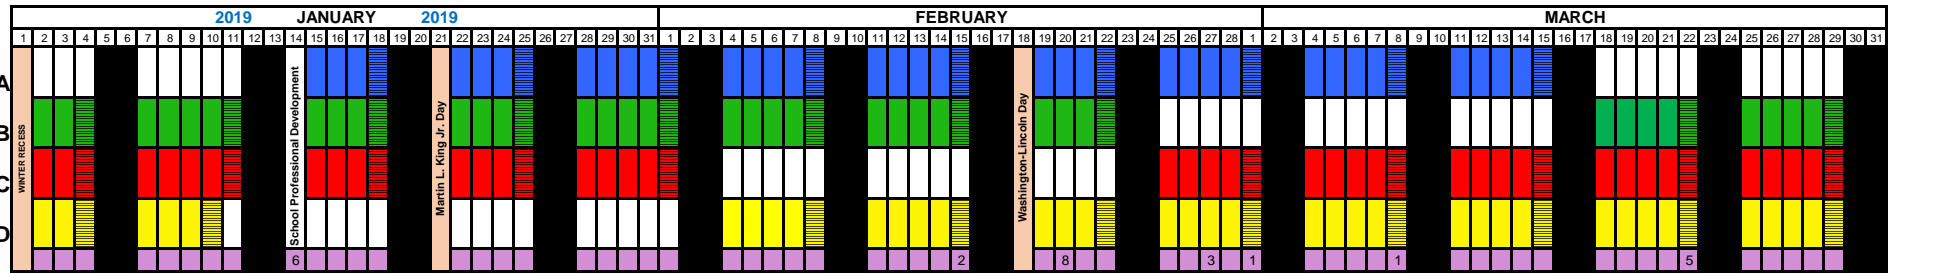

Jordan School District YEAR-ROUND SCHOOL CALENDAR

2018-2019

■ A Track
■ B Track
■ C Track
■ D Track
■ Traditional Schedule
 Early Out Days
■ Weekends
 Recess Days/No School

School Recess Days	
September 3	Labor Day
October 18 & 19	Fall Recess
November 22 & 23	Thanksgiving Recess
December 24 - January 1	Winter Recess
January 21	Martin Luther King Jr. Day
February 18	Washington/Lincoln Day
April 17, 18, 19	Spring Recess
May 27	Memorial Day

Notes:	
* JULY 25, 2018 - Two (2) hour late start	
* Kindergarten testing for individual students:	
Beginning of year:	A, B, C Tracks July 25-Aug. 1
	D Track Aug. 13-20
End of year:	A Track May 17-24
	B, C, D Tracks June 14-21

Traditional School Schedule	
1 = Elementary schools out	6 = Elem/Middle/High schools out
2 = Middle schools out	7 = 11th grade out - 1/2 Day PDD
3 = High schools out	8 = 10 & 12 Grade out - 1/2 Day PDD
4 = Elem/Middle schools out	9 = 7th Orientation-HS begins-8,9,Elem out
5 = Middle/High schools out	

MODIFIED 45/15 FOUR TRACK