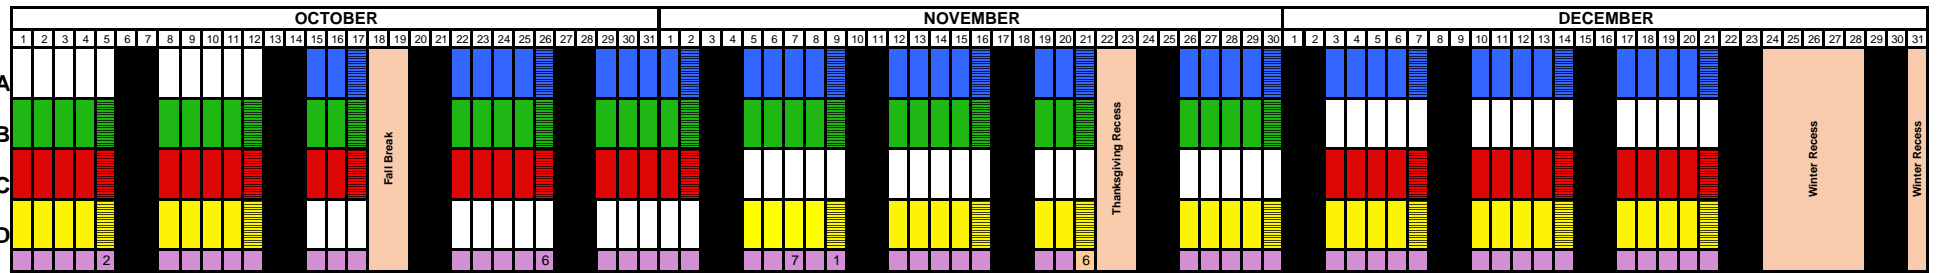

Jordan School District YEAR-ROUND SCHOOL CALENDAR

2018-2019

■ A Track
■ B Track
■ C Track
■ D Track
■ Traditional Schedule
 Early Out Days
■ Weekends
 Recess Days/No School

School Recess Days	
September 3	Labor Day
October 18 & 19	Fall Recess
November 22 & 23	Thanksgiving Recess
December 24 - January 1	Winter Recess
January 21	Martin Luther King Jr. Day
February 18	Washington/Lincoln Day
April 17, 18, 19	Spring Recess
May 27	Memorial Day

Notes:	
* JULY 25, 2018 - Two (2) hour late start	
* Kindergarten testing for individual students:	
Beginning of year:	A, B, C Tracks July 25-Aug. 1
	D Track Aug. 13-20
End of year:	A Track May 17-24
	B, C, D Tracks June 14-21

Traditional School Schedule	
1 = Elementary schools out	6 = Elem/Middle/High schools out
2 = Middle schools out	7 = 11th grade out - 1/2 Day PDD
3 = High schools out	8 = 10 & 12 Grade out - 1/2 Day PDD
4 = Elem/Middle schools out	9 = 7th Orientation-HS begins-8,9,Elem out
5 = Middle/High schools out	

MODIFIED 45/15 FOUR TRACK