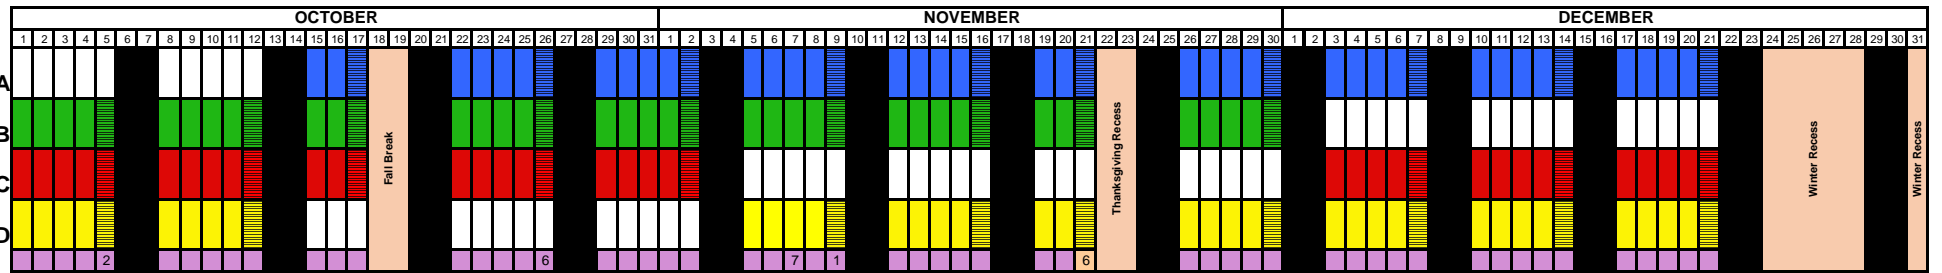

Jordan School District YEAR-ROUND SCHOOL CALENDAR

2018-2019

■ A Track
■ B Track
■ C Track
■ D Track
■ Traditional Schedule
■ Early Out Days
■ Weekends
■ Recess Days/No School

School Recess Days	
September 3	Labor Day
October 18 & 19	Fall Recess
November 22 & 23	Thanksgiving Recess
December 24 - January 1	Winter Recess
January 21	Martin Luther King Jr. Day
February 18	Washington/Lincoln Day
April 17, 18, 19	Spring Recess
May 27	Memorial Day

Notes:	
* JULY 25, 2018 - Two (2) hour late start	
* Kindergarten testing for individual students:	
Beginning of year:	A, B, C Tracks July 25-Aug. 1
	D Track Aug. 13-20
End of year:	A Track May 17-24
	B, C, D Tracks June 14-21

Traditional School Schedule	
1 = Elementary schools out	6 = Elem/Middle/High schools out
2 = Middle schools out	7 = 11th grade out - 1/2 Day PDD
3 = High schools out	8 = 10 & 12 Grade out - 1/2 Day PDD
4 = Elem/Middle schools out	9 = 7th Orientation-HS begins-8,9,Elem out
5 = Middle/High schools out	

MODIFIED 45/15 FOUR TRACK