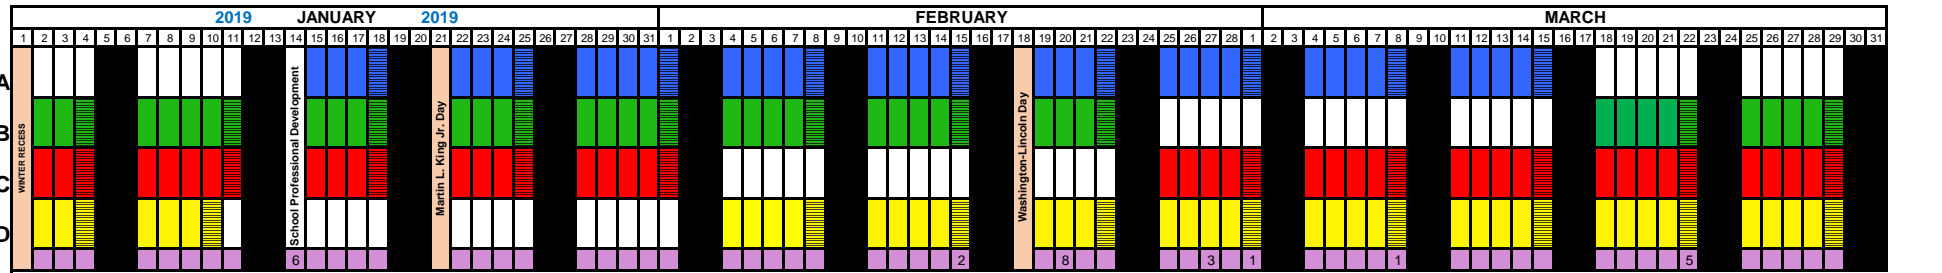

Jordan School District YEAR-ROUND SCHOOL CALENDAR

2018-2019

■ A Track
■ B Track
■ C Track
■ D Track
■ Traditional Schedule
■ Early Out Days
■ Weekends
■ Recess Days/No School

School Recess Days	
September 3	Labor Day
October 18 & 19	Fall Recess
November 22 & 23	Thanksgiving Recess
December 24 - January 1	Winter Recess
January 21	Martin Luther King Jr. Day
February 18	Washington/Lincoln Day
April 17, 18, 19	Spring Recess
May 27	Memorial Day

Notes:	
* JULY 25, 2018 - Two (2) hour late start	
* Kindergarten testing for individual students:	
Beginning of year:	A, B, C Tracks July 25-Aug. 1
	D Track Aug. 13-20
End of year:	A Track May 17-24
	B, C, D Tracks June 14-21

Traditional School Schedule	
1 = Elementary schools out	6 = Elem/Middle/High schools out
2 = Middle schools out	7 = 11th grade out - 1/2 Day PDD
3 = High schools out	8 = 10 & 12 Grade out - 1/2 Day PDD
4 = Elem/Middle schools out	9 = 7th Orientation-HS begins-8,9,Elem out
5 = Middle/High schools out	

MODIFIED 45/15 FOUR TRACK