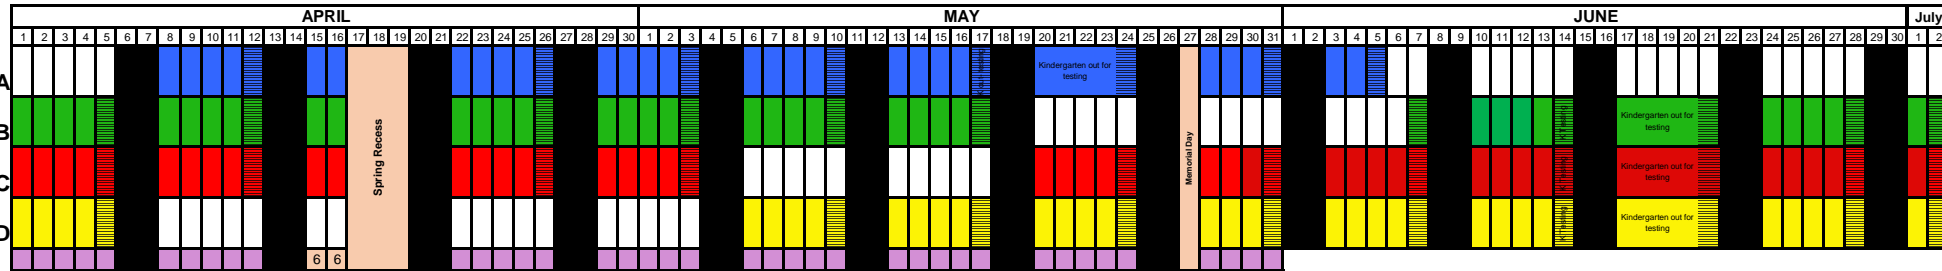

Jordan School District YEAR-ROUND SCHOOL CALENDAR

2018-2019

■ A Track
■ B Track
■ C Track
■ D Track
■ Traditional Schedule
■ Early Out Days
■ Weekends
■ Recess Days/No School

School Recess Days	
September 3	Labor Day
October 18 & 19	Fall Recess
November 22 & 23	Thanksgiving Recess
December 24 - January 1	Winter Recess
January 21	Martin Luther King Jr. Day
February 18	Washington/Lincoln Day
April 17, 18, 19	Spring Recess
May 27	Memorial Day

Notes:	
* JULY 25, 2018 - Two (2) hour late start	
* Kindergarten testing for individual students:	
Beginning of year:	A, B, C Tracks July 25-Aug. 1
	D Track Aug. 13-20
End of year:	A Track May 17-24
	B, C, D Tracks June 14-21

Traditional School Schedule	
1 = Elementary schools out	6 = Elem/Middle/High schools out
2 = Middle schools out	7 = 11th grade out - 1/2 Day PDD
3 = High schools out	8 = 10 & 12 Grade out - 1/2 Day PDD
4 = Elem/Middle schools out	9 = 7th Orientation-HS begins-8,9,Elem out
5 = Middle/High schools out	

MODIFIED 45/15 FOUR TRACK