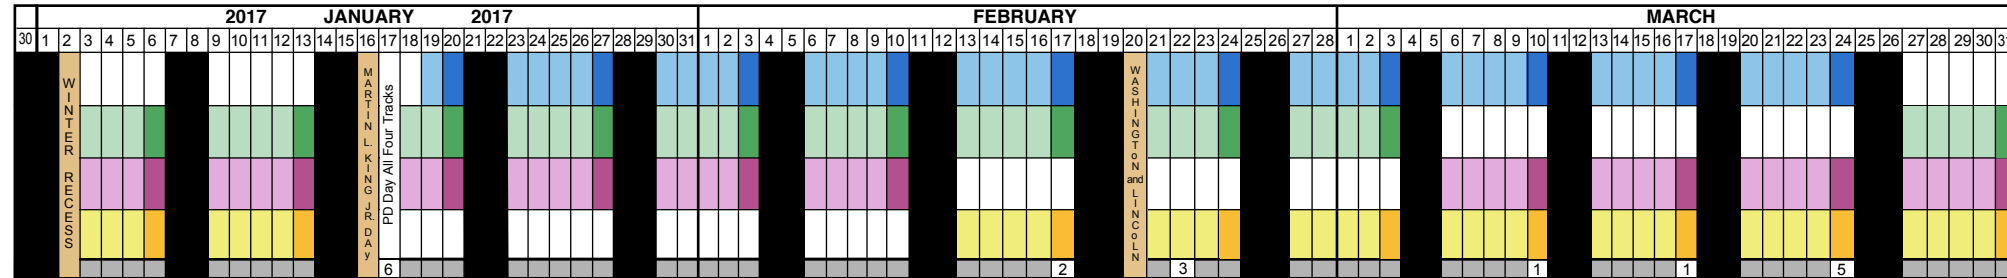

Emergency closure in year-round schools will be made up first on Washington and Lincoln Day and then Spring Recess.