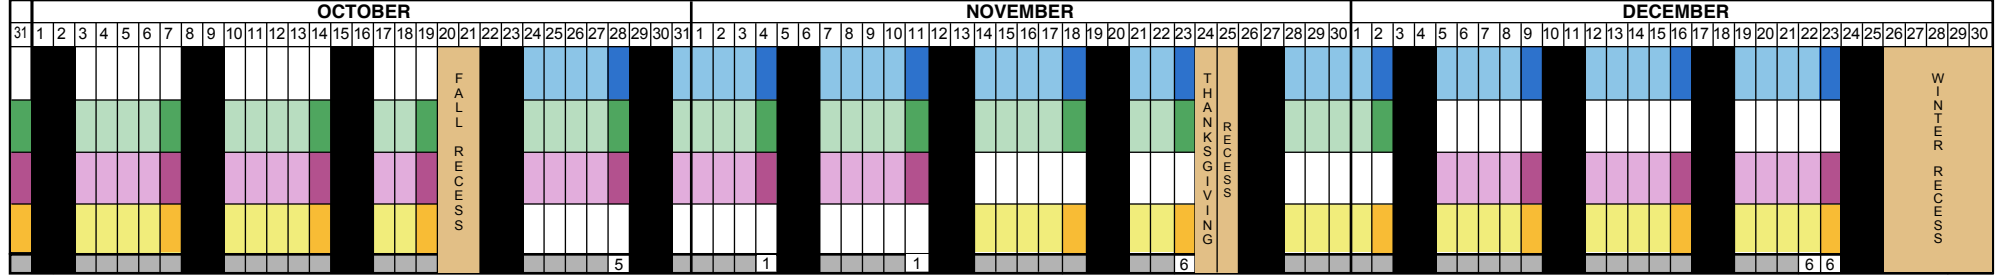

Emergency closure in year-round schools will be made up first on Washington and Lincoln Day and then Spring Recess.