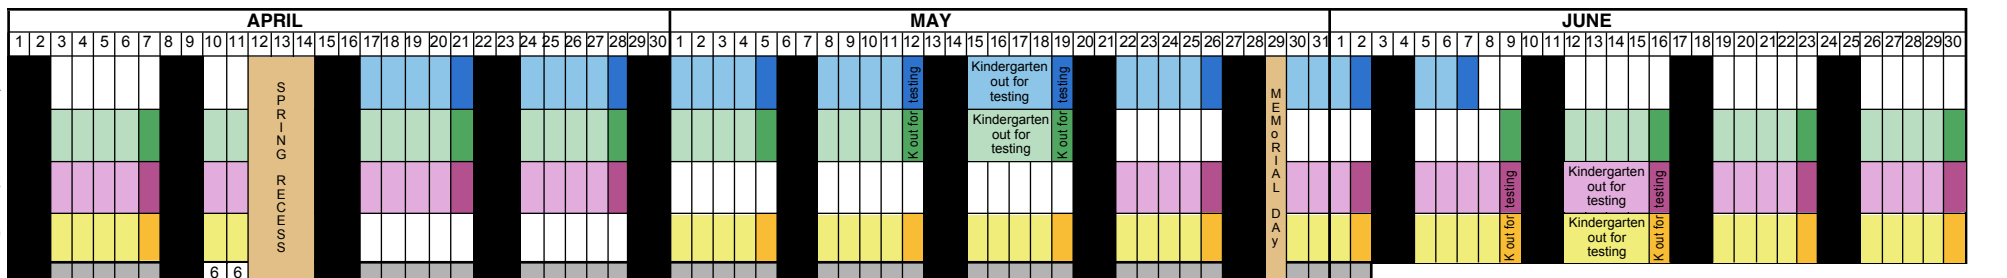

Emergency closure in year-round schools will be made up first on Washington and Lincoln Day and then Spring Recess.